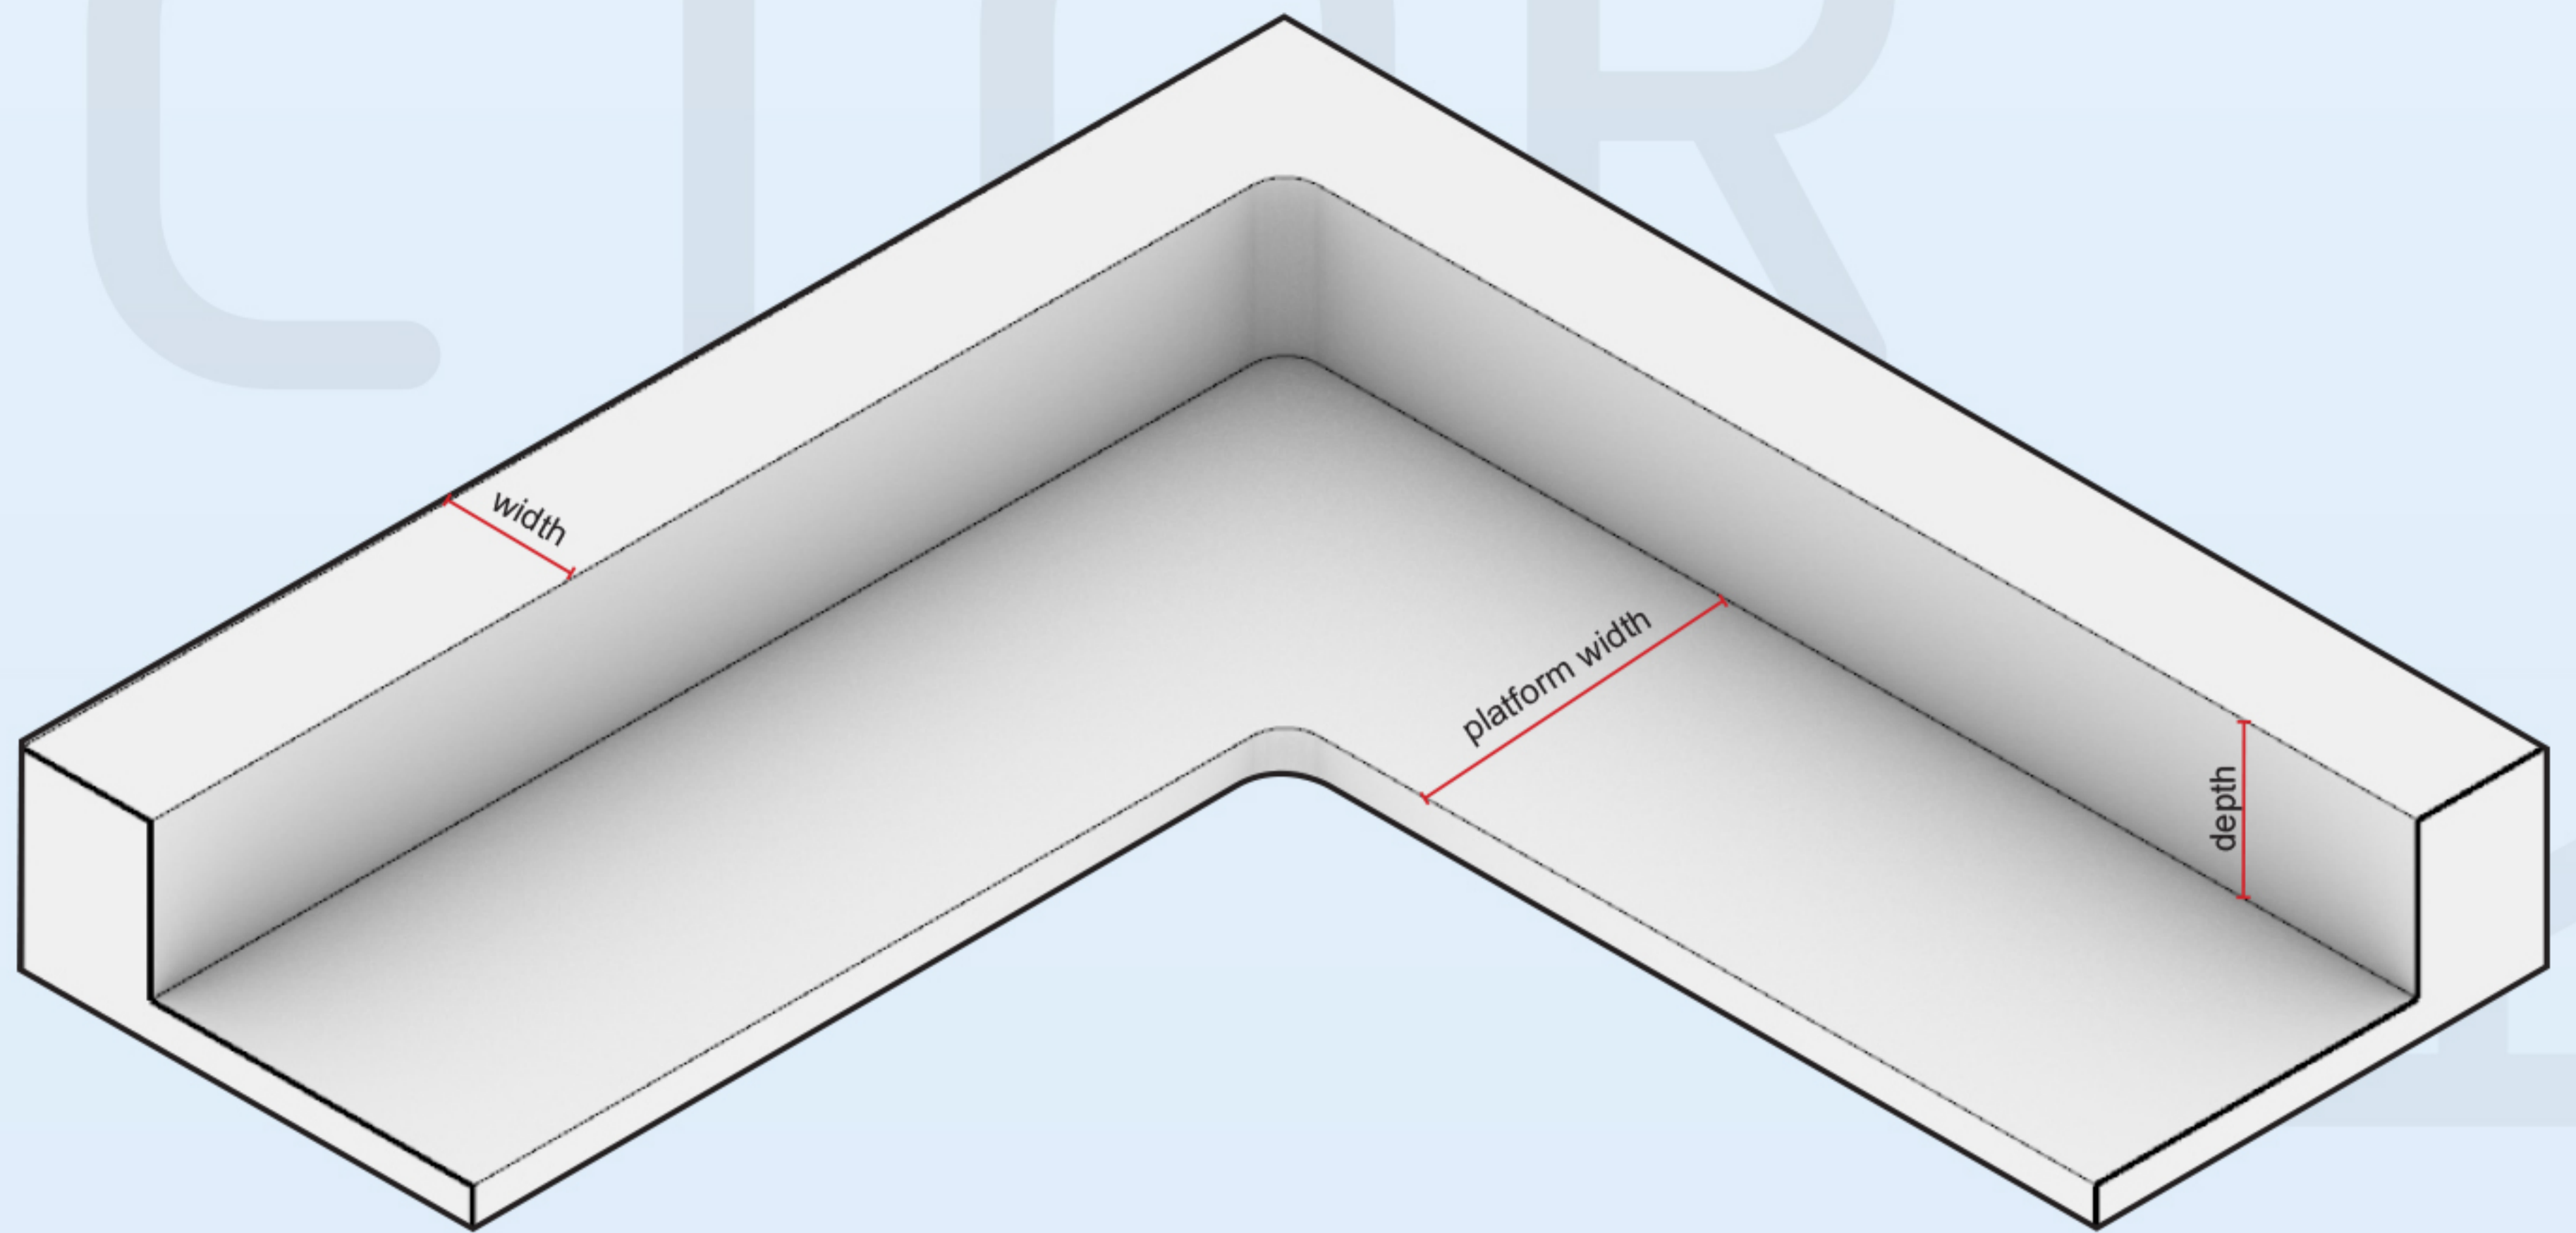

A. Wall to Wall:

Width: _____

Height: _____

B. Face Width:

C. Platform Width:

D. Inside Depth:
(height of artwork)

- 0.75* in.
- 1.00* in.
- 1.25* in.

Select Paint Manufacturer:

- Vector Colors Behr Benjamin Moore Sherwin-Williams

Background Color:

Core Color: _____

Platform Color: _____

Face Finish:

- Polished
- Frosted

Side Finish:

- Polished
- Frosted