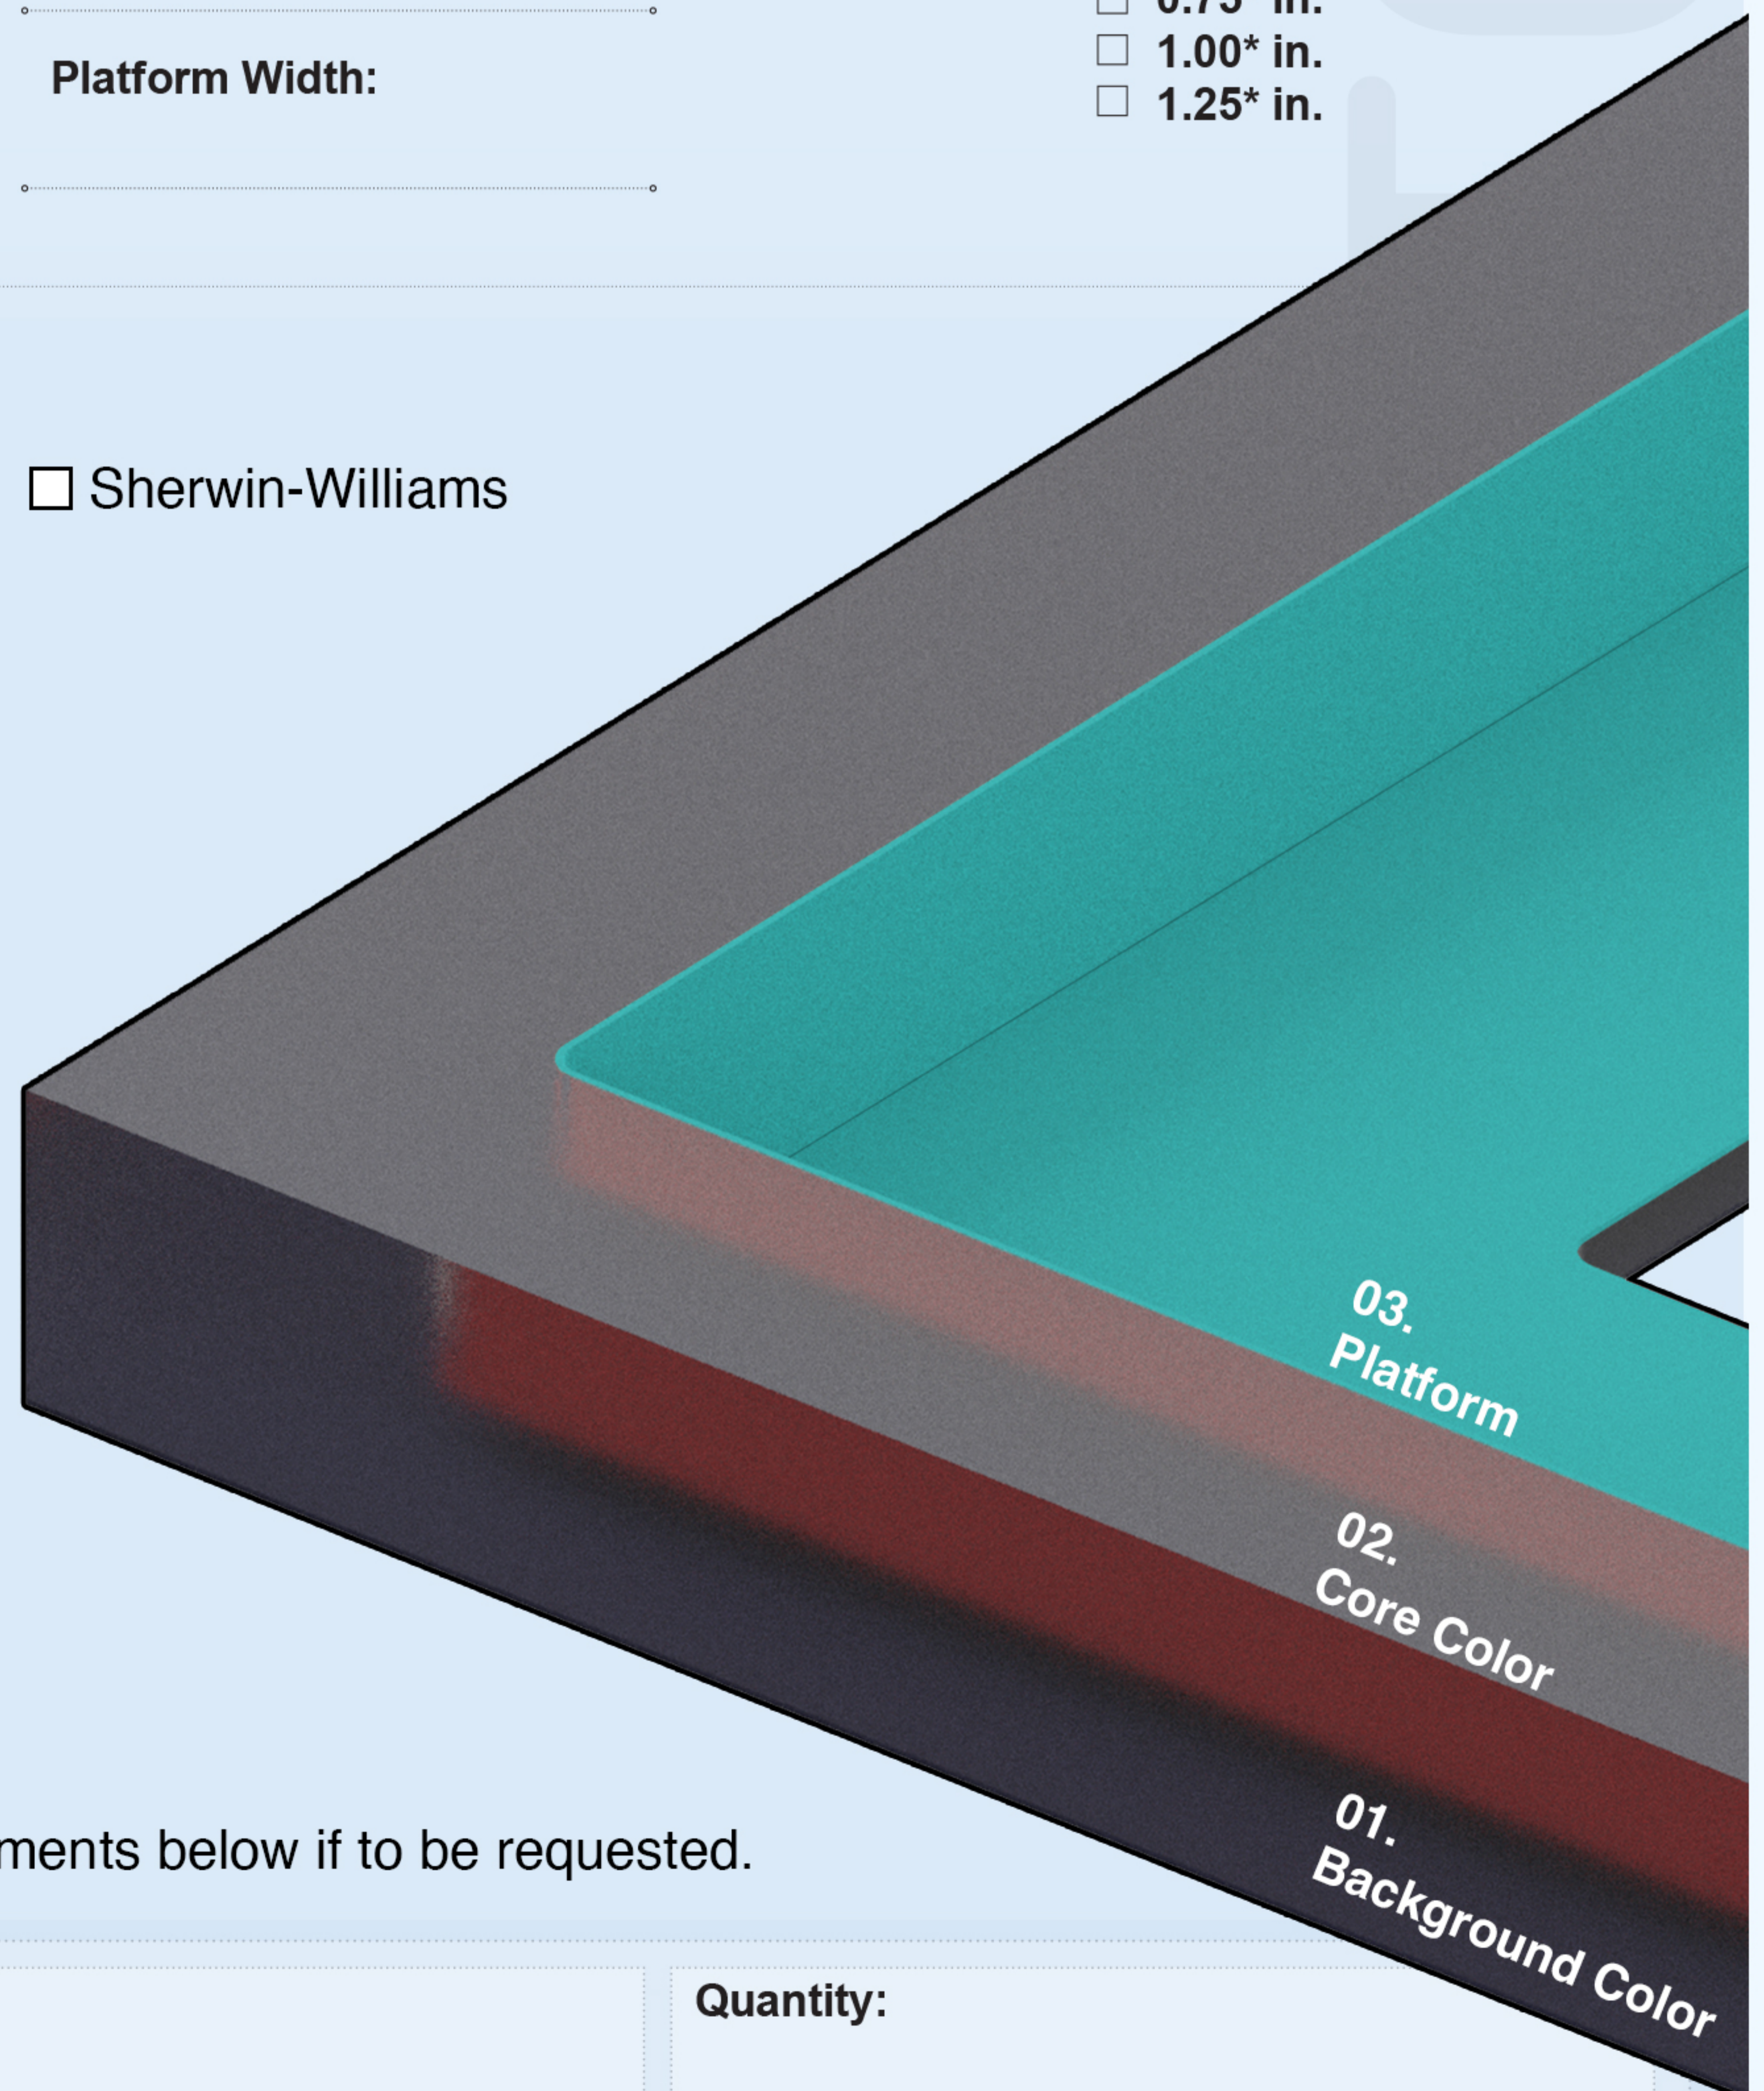

Note:

Blackout platforms are available please specify in comments below if to be requested.

Notes / Comments:

Quantity: