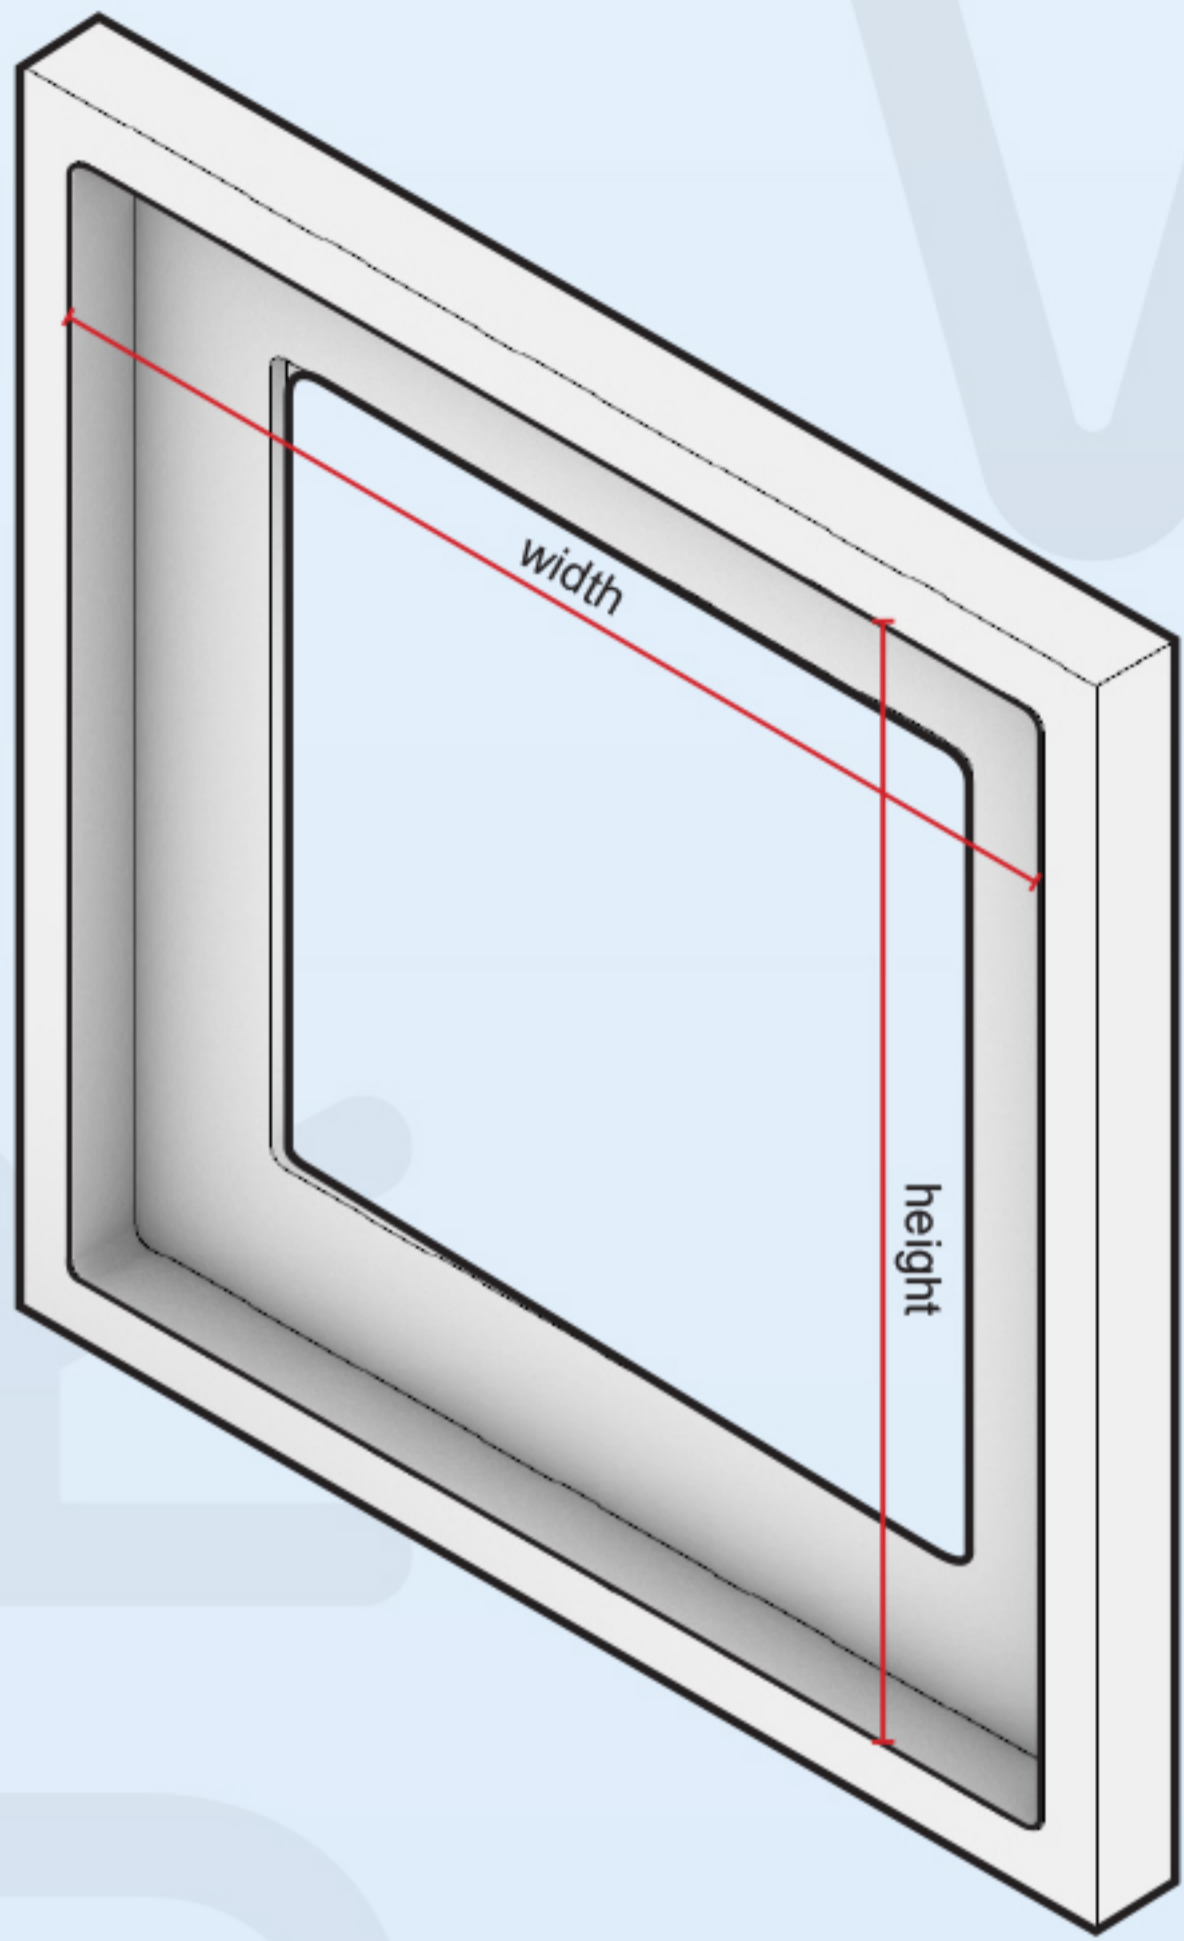

A. Wall to Wall:

Width: _____

Height: _____

B. Face Width:

C. Platform Width:

D. Inside Depth:
(height of artwork)

- 0.75* in.
- 1.00* in.
- 1.25* in.

Select Paint Manufacturer:

- Vector Colors Behr Benjamin Moore Sherwin-Williams

Background Color:

Core Color: _____

Platform Color: _____

Face Finish:

- Polished
- Frosted

Side Finish:

- Polished
- Frosted