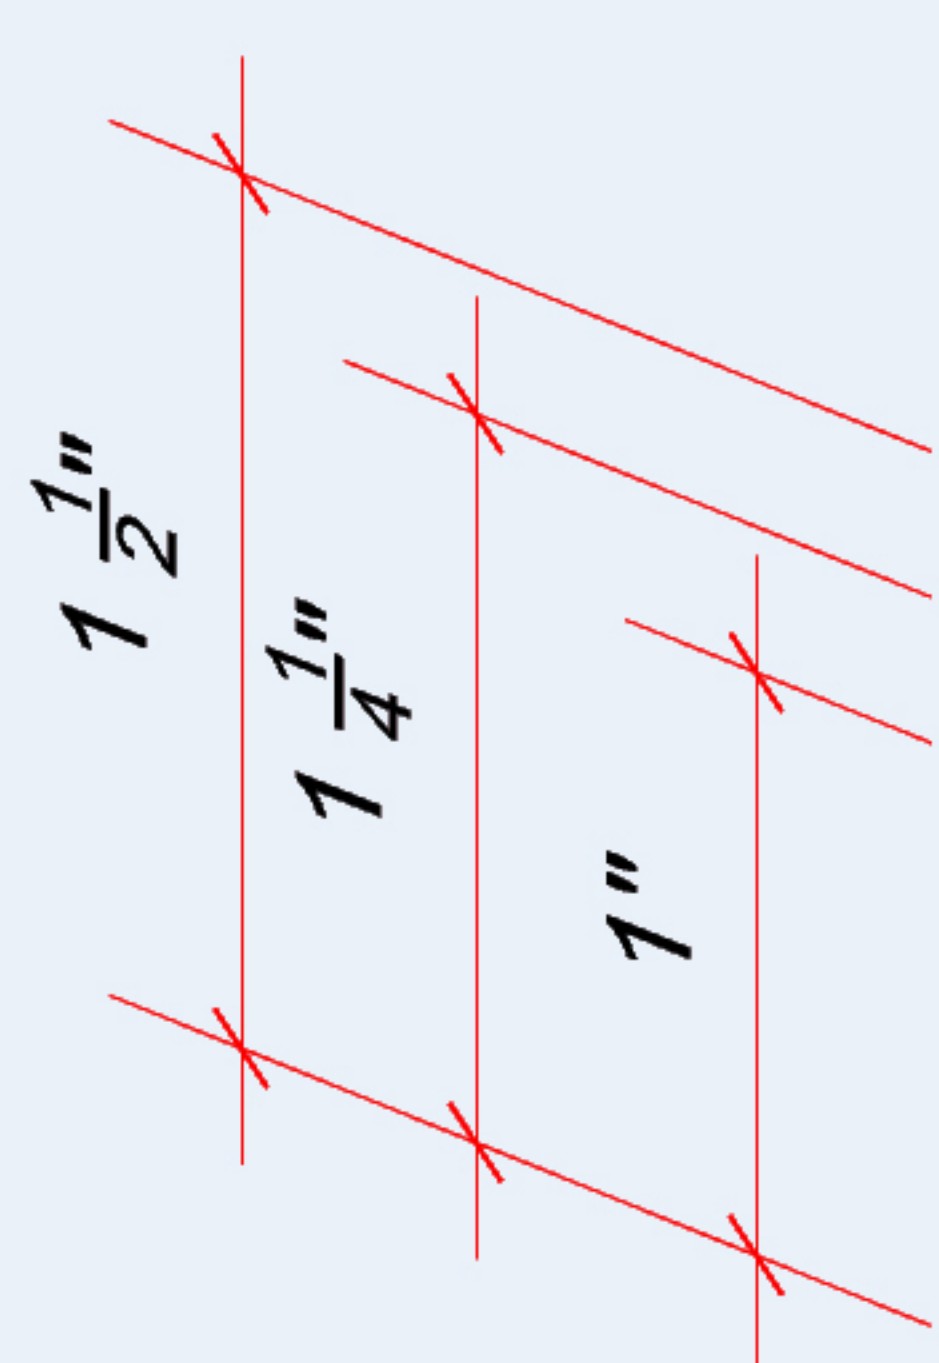

Max Framing Size

60" x 120" (outside dimensions)

Platform Width

Standard 1 1/2" platform width for canvas

Custom platform widths are available upon request.

Platform Thickness

Depending on the size and weight of the overall picture frame, the thickness of the platform can range between 0.10" to 0.20".

Acrylic Thickness & Useable Space

Your frame's useable space depends on the selected acrylic thickness.
(see diagram above for specifications)