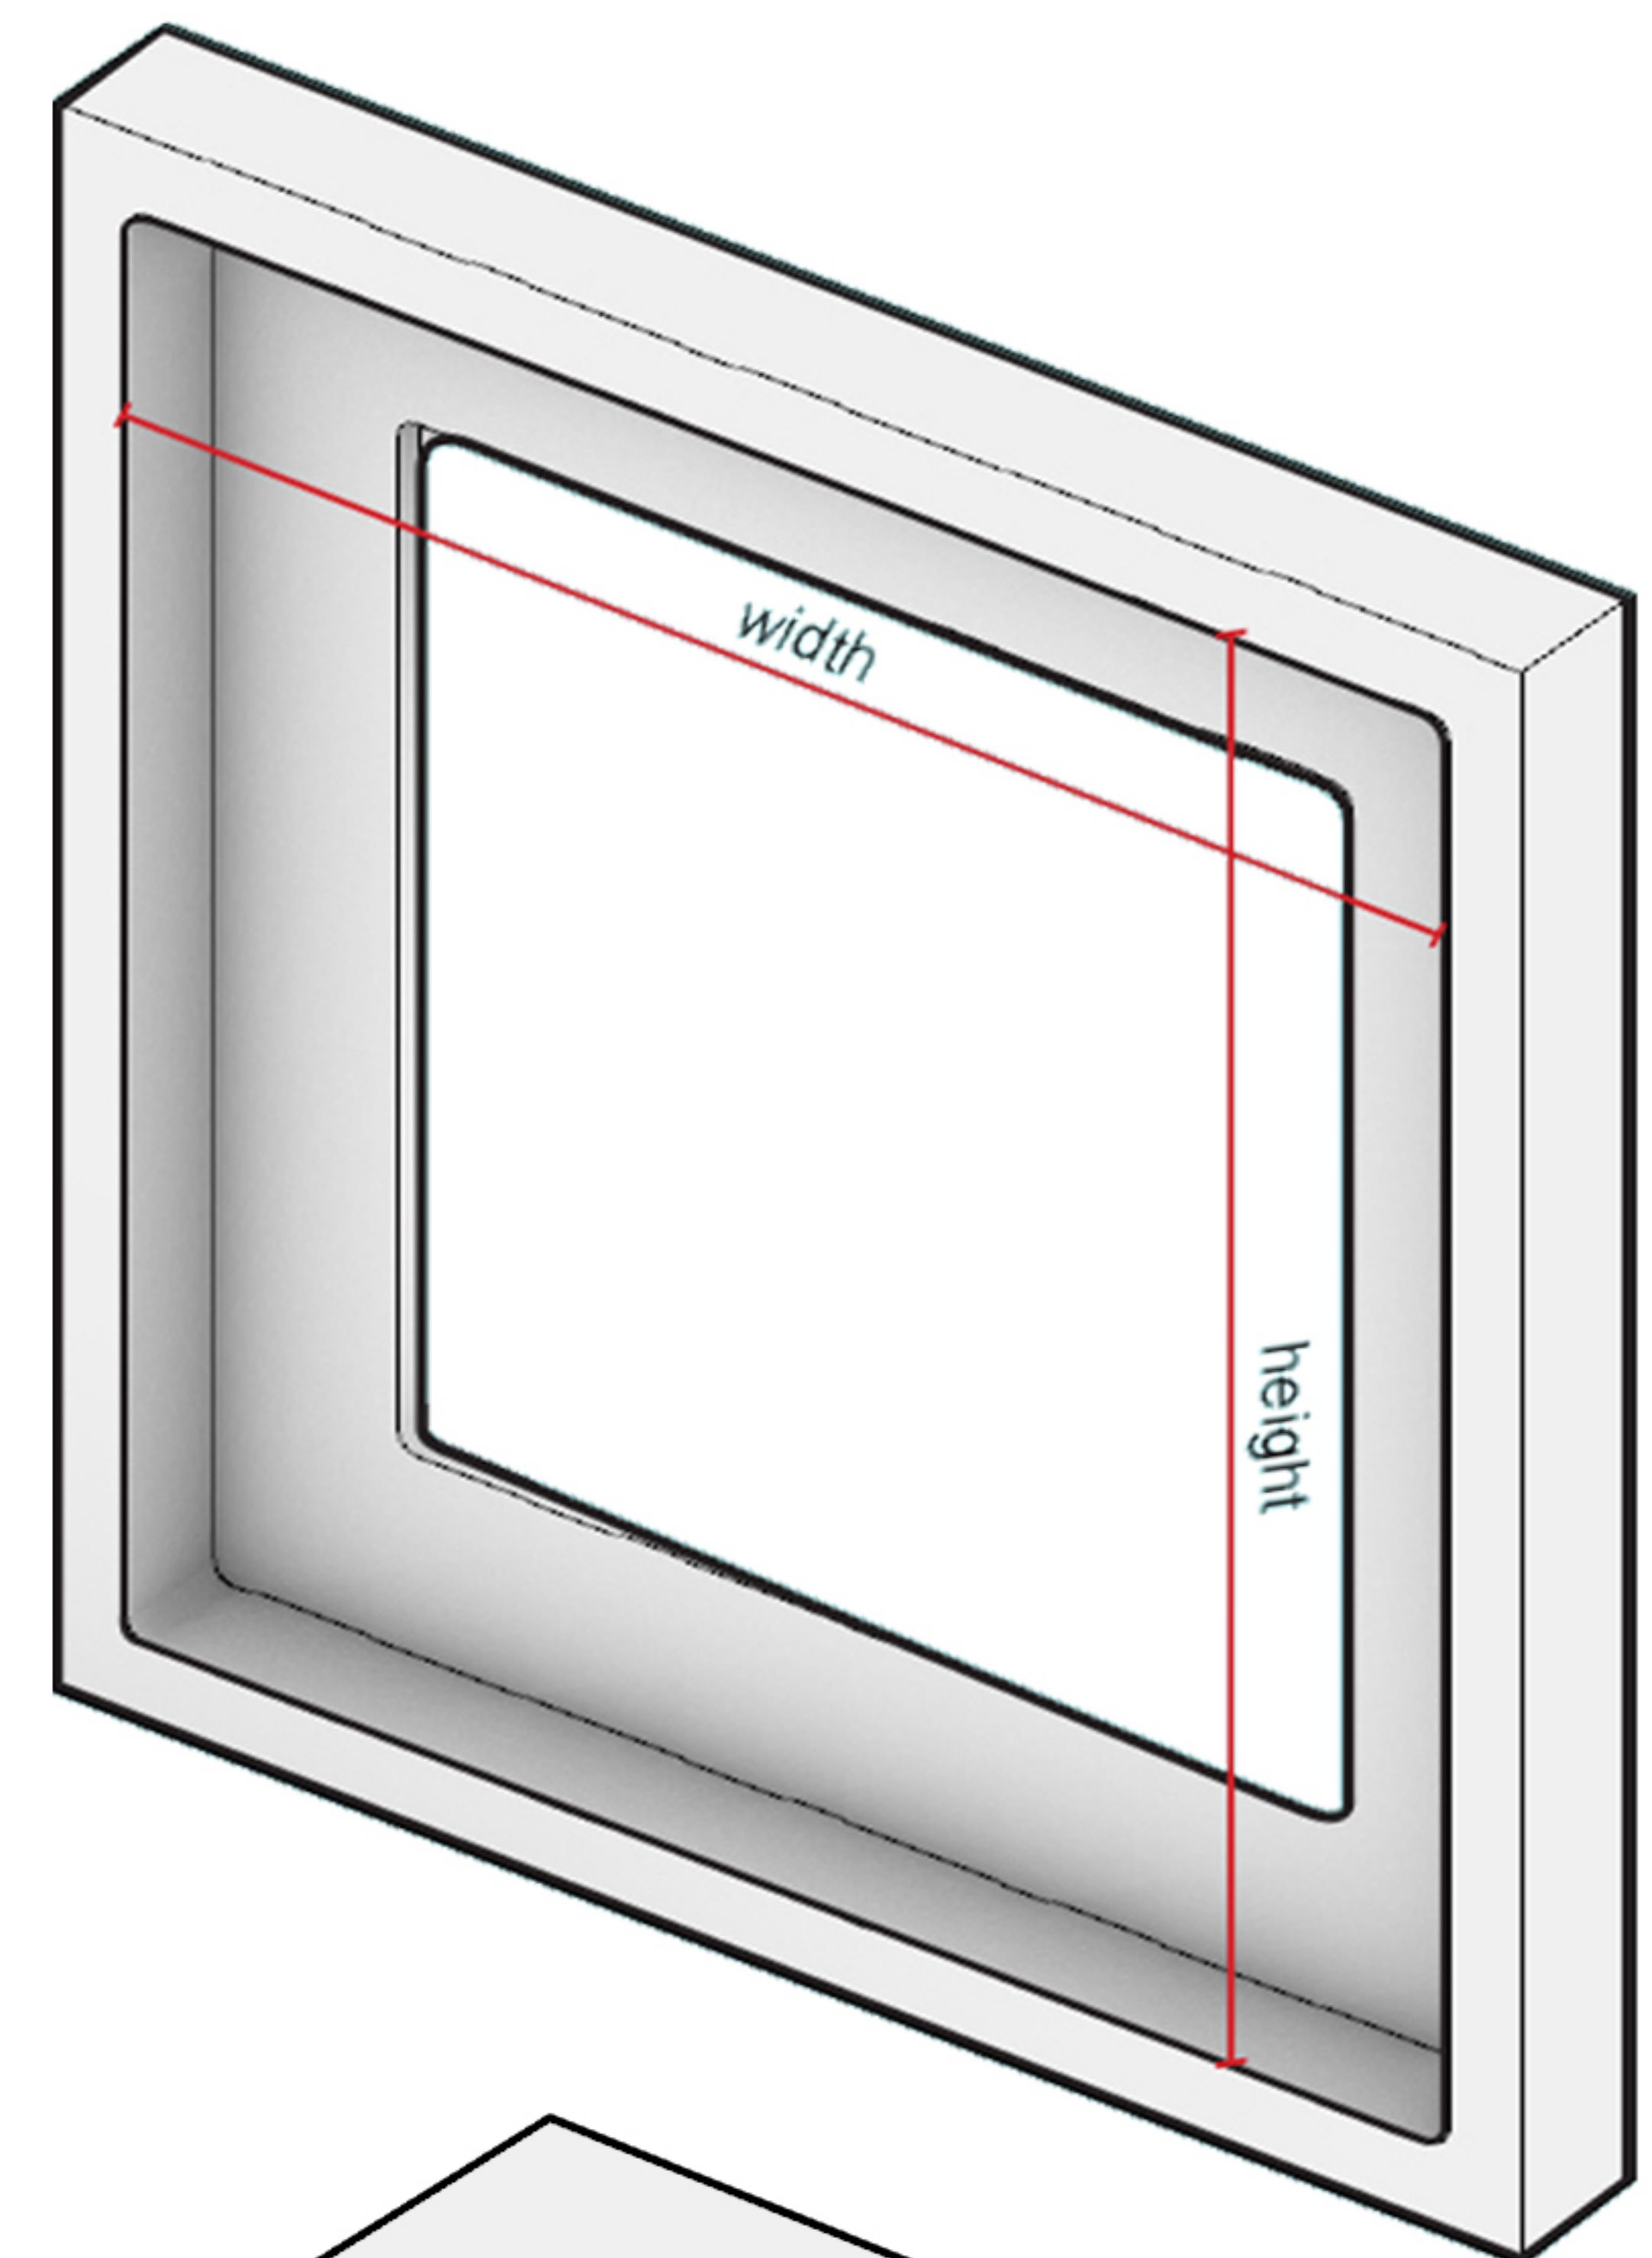

UniFloat Specifications Sheet

VECTOR

DG Vectors Design Corp.
DGVectors@gmail.com
www.DGVectors.com
203-583-9388
29 Beechwood Ave. New Rochelle, NY 10801

UniFloat

This floater frame is a solid piece of acrylic that is custom made to each order. These picture frames are best suited for canvas pieces.

Max Framing Size

60" x 120" (outside dimensions)

Platform Width

Standard 1 1/2" platform width for canvas

Custom platform widths are available upon request.

Platform Thickness

Depending on the size and weight of the overall picture frame, the thickness of the platform can range between 0.10" to 0.20".

Acrylic Thickness & Useable Space

Your frame's useable space depends on the selected acrylic thickness.
(see diagram above for specifications)