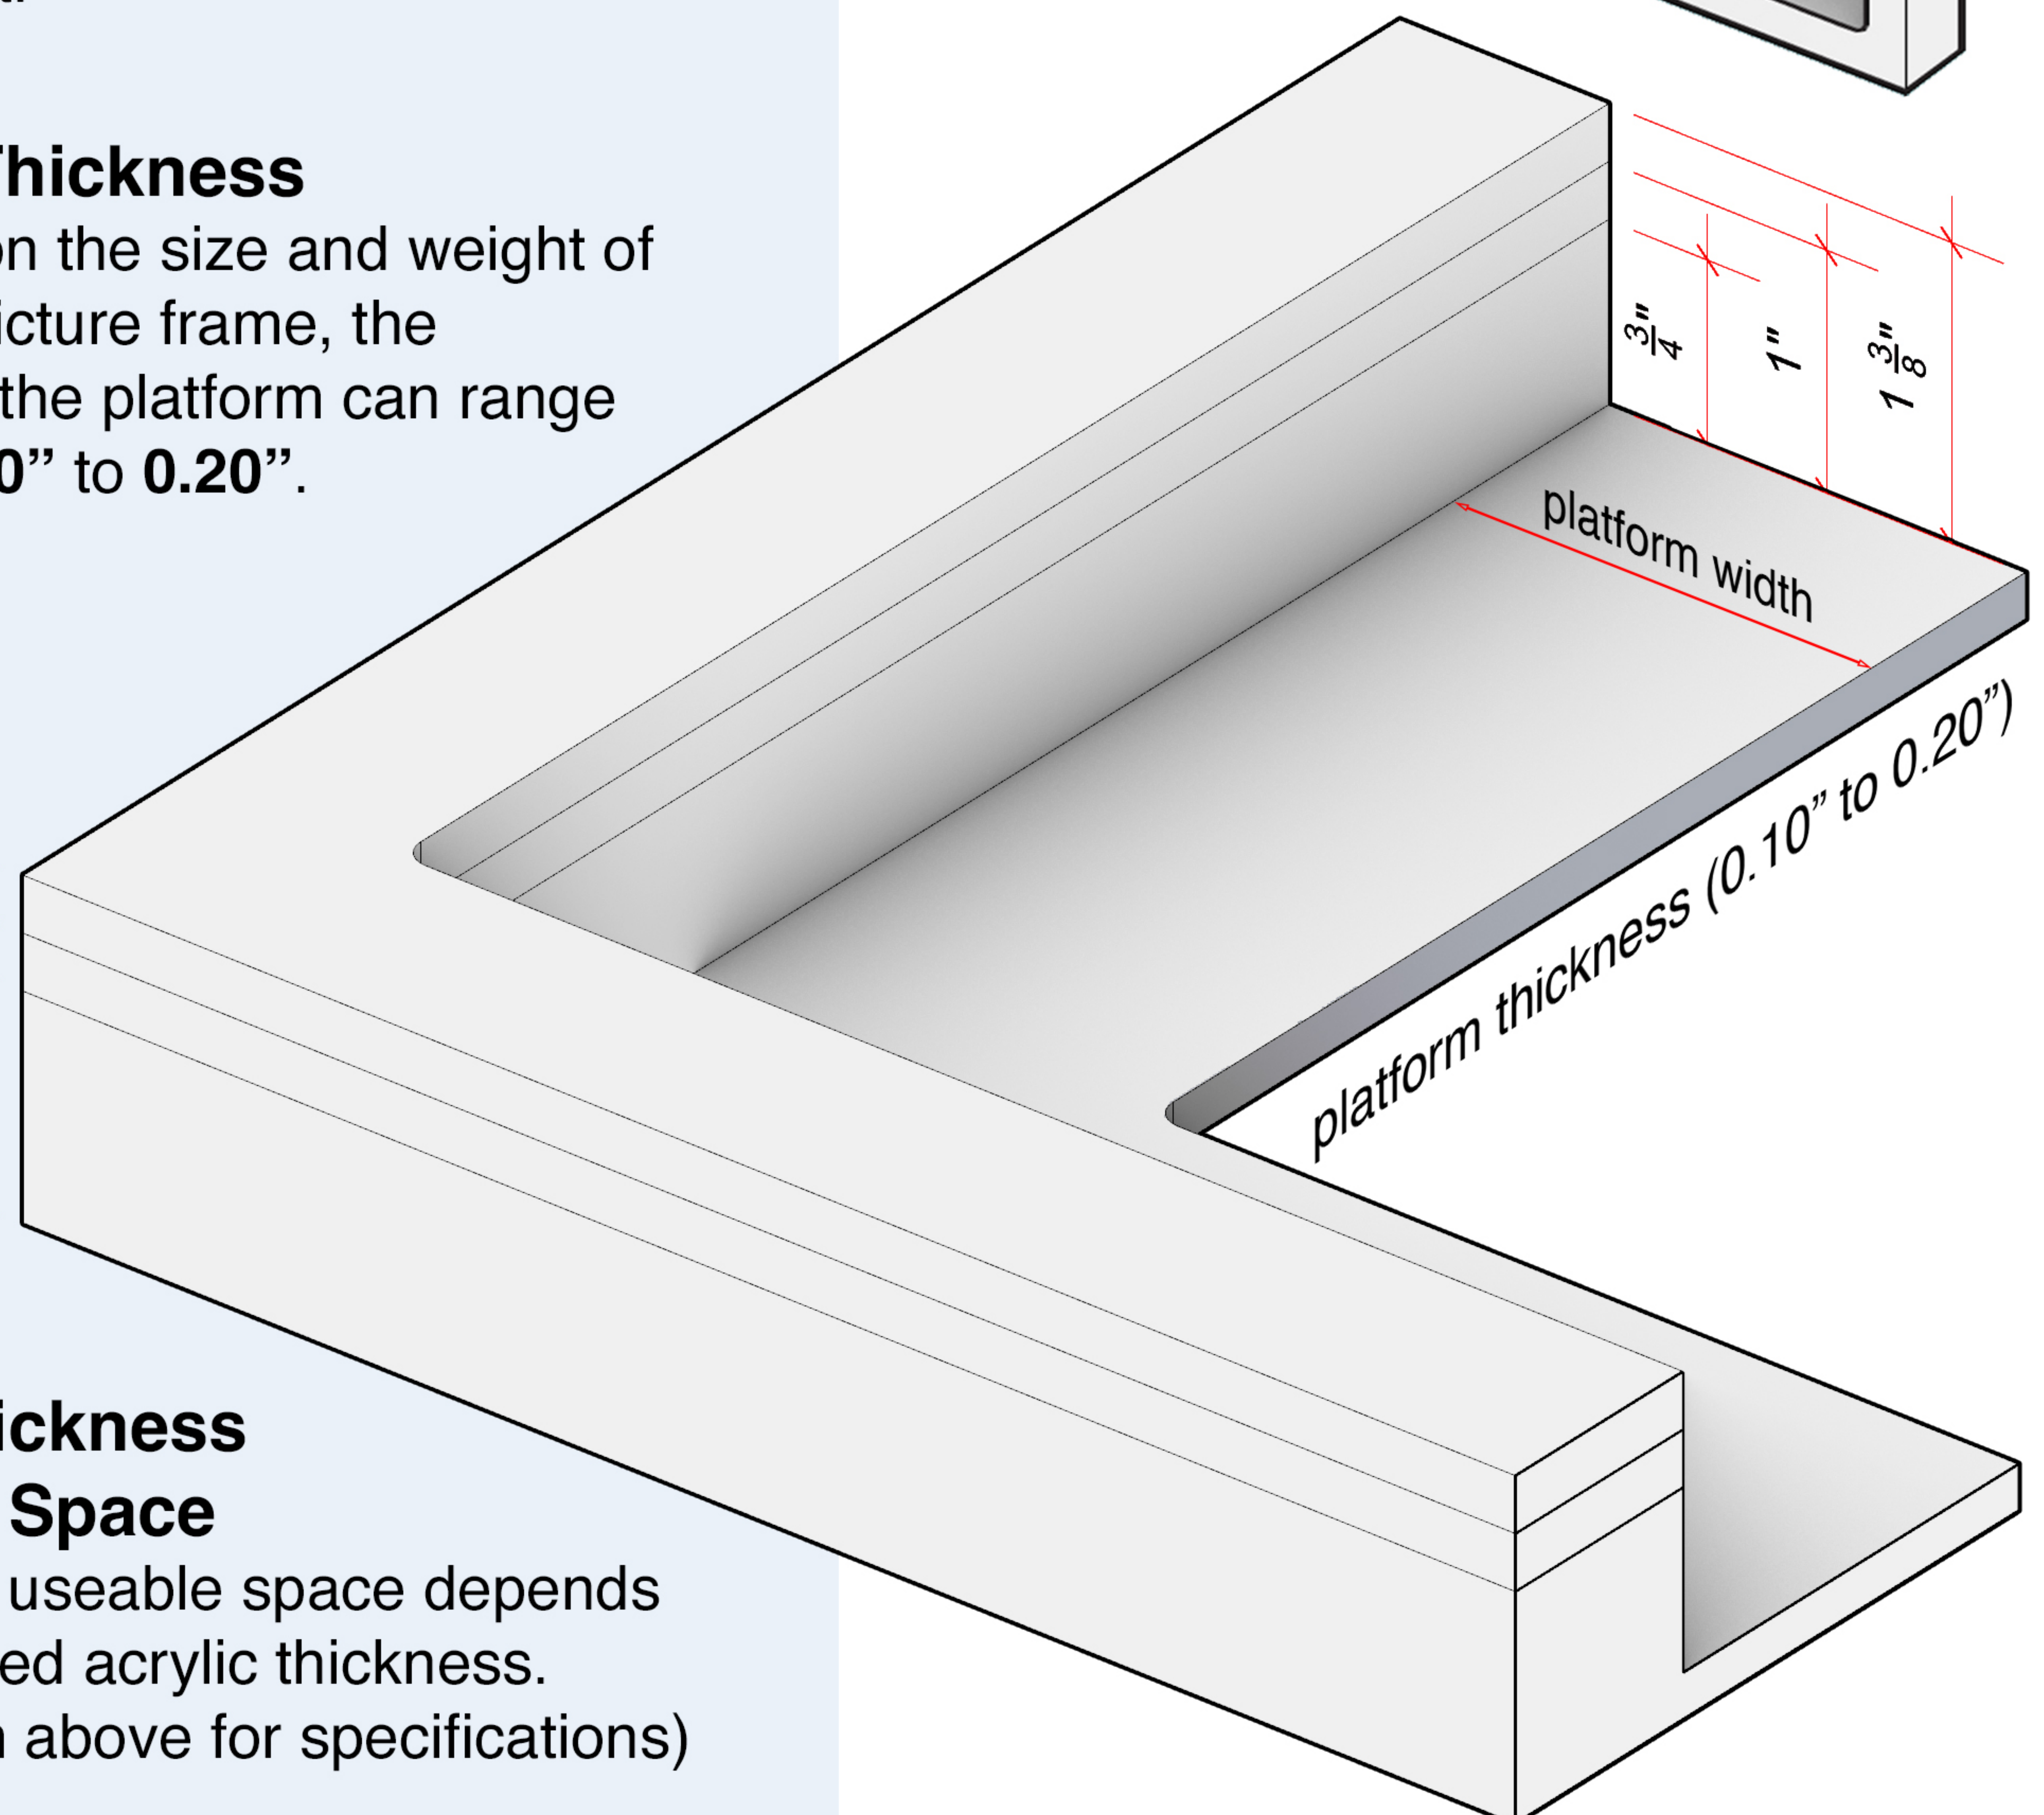

UniFloat Specifications Sheet

VECTOR

DG Vectors Design Corp.
DGVectors@gmail.com
www.DGVectors.com
203-583-9388
29 Beechwood Ave. New Rochelle, NY 10801

UniFloat

This floater frame is a solid piece of acrylic that is custom made to each order. These picture frames are best suited for canvas pieces.

Max Framing Size

60" x 120" (outside dimensions)

Platform Width

Standard 1 1/2" platform width for canvas

Custom platform widths are available upon request.

Platform Thickness

Depending on the size and weight of the overall picture frame, the thickness of the platform can range between 0.10" to 0.20".

Acrylic Thickness & Useable Space

Your frame's useable space depends on the selected acrylic thickness.
(see diagram above for specifications)