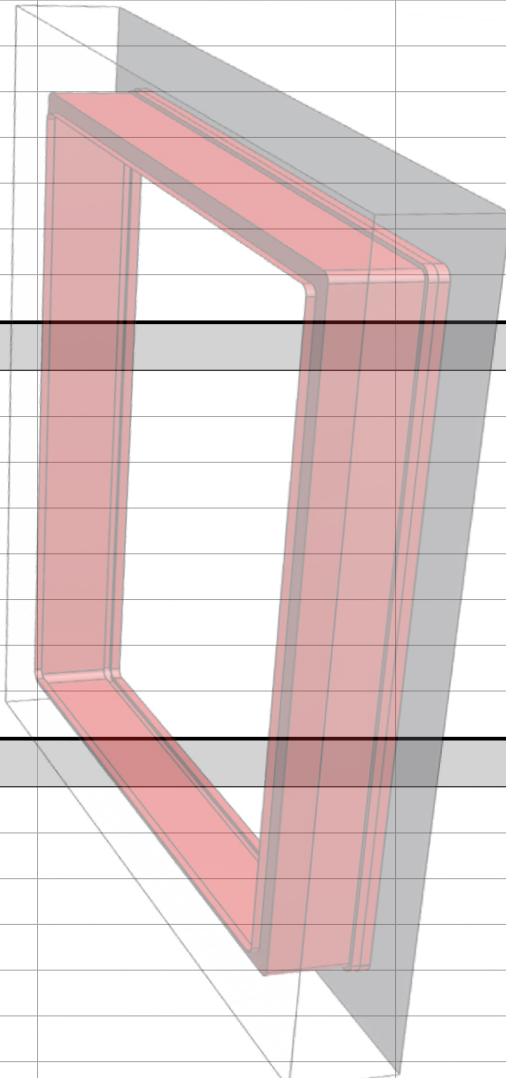

DGVector Design Corp. 29 Beechwood Ave. New Rochelle, NY 10801
 203-583-9388 DGVectors@gmail.com www.DGVectors.com

Company Name:

Ship to:

Ordered by:

Order Date :

Due Date:

Purchase Order:

TABLE TOPS

Order Form

Quantity	Size	Frosted Face	Frosted Sides	Lip Color	Background Color*
▼ 4 X 6		Check below	Check below		
	4 X 6				
	4 X 6				
	4 X 6				
	4 X 6				
	4 X 6				
	4 X 6				
	4 X 6				
	4 X 6				
▼ 5 X 7					
	5 X 7				
	5 X 7				
	5 X 7				
	5 X 7				
	5 X 7				
	5 X 7				
	5 X 7				
	5 X 7				
▼ 8 X 10					
	8 X 10				
	8 X 10				
	8 X 10				
	8 X 10				
	8 X 10				
	8 X 10				
	8 X 10				
	8 X 10				

Glossy Face and Sides are the default finish. Please check the appropriate box if ordering a frosted finish.

For *Lip Color* and *Background Color* indicate the color on the form. If no *Background Color* is desired, write "Clear."*A list of the Table Top stock colors is provided below:

Metallic Paints:

- 24K Gold
- Silver
- Rose Gold

Note:

Stock Colors apply to Stock Table Top Frames that are always available with a colored lip and a clear back.

All 99 Vector colors are available with a two week lead time