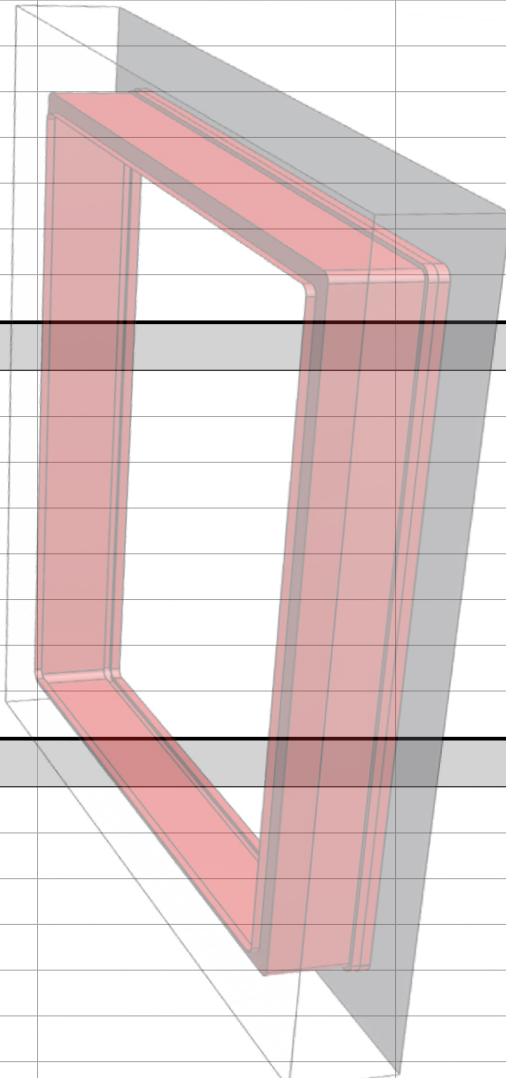

DGVector Design Corp. 29 Beechwood Ave. New Rochelle, NY 10801
 203-583-9388 DGVectors@gmail.com www.DGVectors.com

Company Name:

Ship to:

Ordered by:

Order Date :

Due Date:

Purchase Order:

TABLE TOPS

Order Form

Quantity	Size	Frosted Face	Frosted Sides	Lip Color	Background Color*
▼ 4 X 6		Check below	Check below		
	4 X 6				
	4 X 6				
	4 X 6				
	4 X 6				
	4 X 6				
	4 X 6				
	4 X 6				
	4 X 6				
▼ 5 X 7					
	5 X 7				
	5 X 7				
	5 X 7				
	5 X 7				
	5 X 7				
	5 X 7				
	5 X 7				
	5 X 7				
▼ 8 X 10					
	8 X 10				
	8 X 10				
	8 X 10				
	8 X 10				
	8 X 10				
	8 X 10				
	8 X 10				
	8 X 10				

Glossy Face and Sides are the default finish. Please check the appropriate box if ordering a frosted finish.

For *Lip Color* and *Background Color* indicate the color on the form. If no *Background Color* is desired, write "Clear."*A list of the Table Top stock colors is provided below:

Metallics:

- 24 Carat Gold
- Silver
- Rose Gold

Note:

Stock Colors apply to Stock Table Top Frames that are always available with a colored lip and a clear back.

All 99 Vector colors are available with a two week lead time